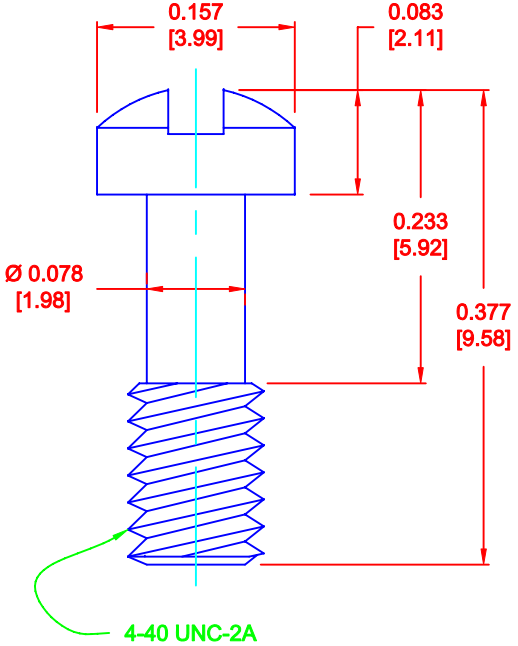

DESCRIPTION: 4-40 MALE SCREWLOCK/CLIP-ON

PART NUMBER	SCREW PART NUMBER	CLIP PART NUMBER
KIT = 160-000-002R031	SSH-440-1-T	RCO-1-T
BULK = 160-000-002R032	SSH-440-1-T	RCO-1-T

KIT INCLUDES:

- (IN SEALED BAG)
- 2-SCREWS
- 2-CLIPS

FOR CLARITY
HIDDEN LINES
NOT SHOWN

DO NOT SCALE FROM DRAWING

THESE DRAWINGS AND SPECIFICATIONS ARE THE PROPERTY OF NorComp AND SHALL NOT BE REPRODUCED, COPIED OR USED AS THE BASIS FOR THE MANUFACTURE OF SALE OF APPARATUS WITHOUT WRITTEN PERMISSION.

DRAWN: C. SMITH

DATE: 01-25-08

CHECKED:

DATE:

NorComp

SCALE: 6 : 1 SHEET 1 OF 1 REV 2

DWG NO. 160-000-002R0YY

RoHS COMPLIANT