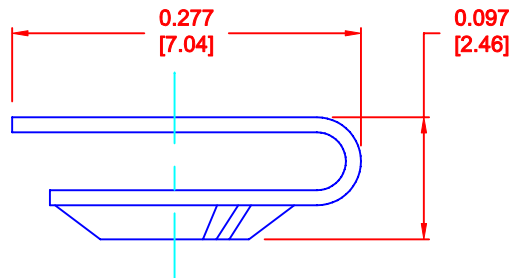

DESCRIPTION: 4-40 MALE SCREWLOCK/CLIP-ON

PART NUMBER	SCREW PART NUMBER	CLIP PART NUMBER
KIT = 160-000-002R031	SSH-440-1-T	RCO-1-T
BULK = 160-000-002R032	SSH-440-1-T	RCO-1-T

KIT INCLUDES:

- (IN SEALED BAG)
- 2-SCREWS
- 2-CLIPS

FOR CLARITY
HIDDEN LINES
NOT SHOWN

DO NOT SCALE FROM DRAWING

THESE DRAWINGS AND SPECIFICATIONS ARE THE PROPERTY OF NorComp AND SHALL NOT BE REPRODUCED, COPIED OR USED AS THE BASIS FOR THE MANUFACTURE OF SALE OF APPARATUS WITHOUT WRITTEN PERMISSION.